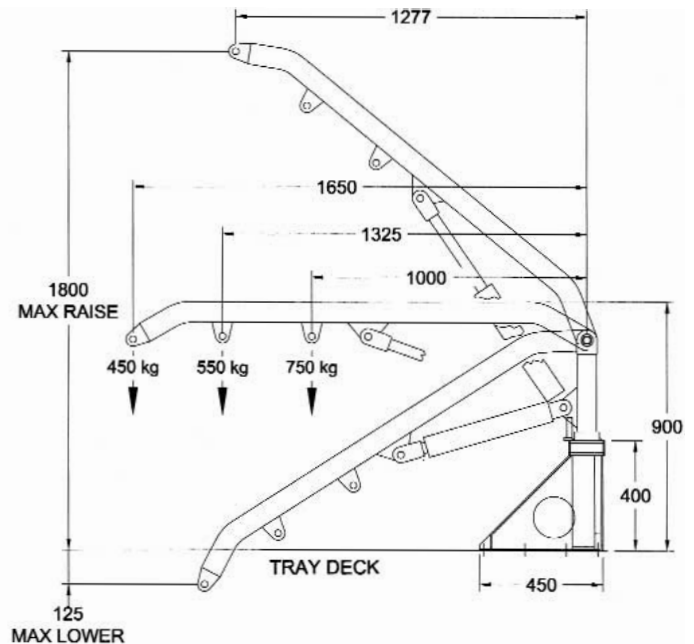

Australian Tipping Systems

Contact ATS now for information on our wide range of Tipping and Hydraulic applications

VIC
Ph: (03) 9872 5188
Fax: (03) 9872 5198

NSW
Ph: (02) 9822 5053
Fax: (02) 9600 8617

QLD
Ph: (07) 3276 8522
Fax: (07) 3276 8533

WA
Ph: (08) 9274 5311
Fax: (08) 9274 5322

www.austip.com.au